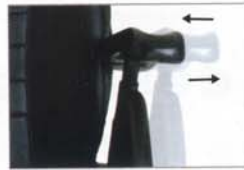

■ Fully adjustable seat & armrest system for great comfort on your demand

Height Adjustable

Forward/Backward Adjustable

Width Adjustable

Detachable

Freewheel hub

Suspension anti-tippers

Built-in lighting system

Quick-release seat design

Multi-functional controller

Hand bar(Optional)

Push bar(Optional)

118cm	65cm	118cm	50cm (20")	400Wx2	50Ahx2	Shark60A	Rear Wheel/ Anti-tipper	F: 8.6" R: 16"	90cm	12'	13km/hr	40-45km	135kg	99.5kg	68kg
														± 1cm ± 0.5kg	

KARMA reserve the right to modify information herein without further notice.

• Features

- Quick-release seat design provides easy maintenance
- Unique 2-D suspension system
- Suspension anti-tippers
- Built-in lighting system
- Adjustable seat & armrest system
- Additional built in charger socket to protect controller
- Recline backrest